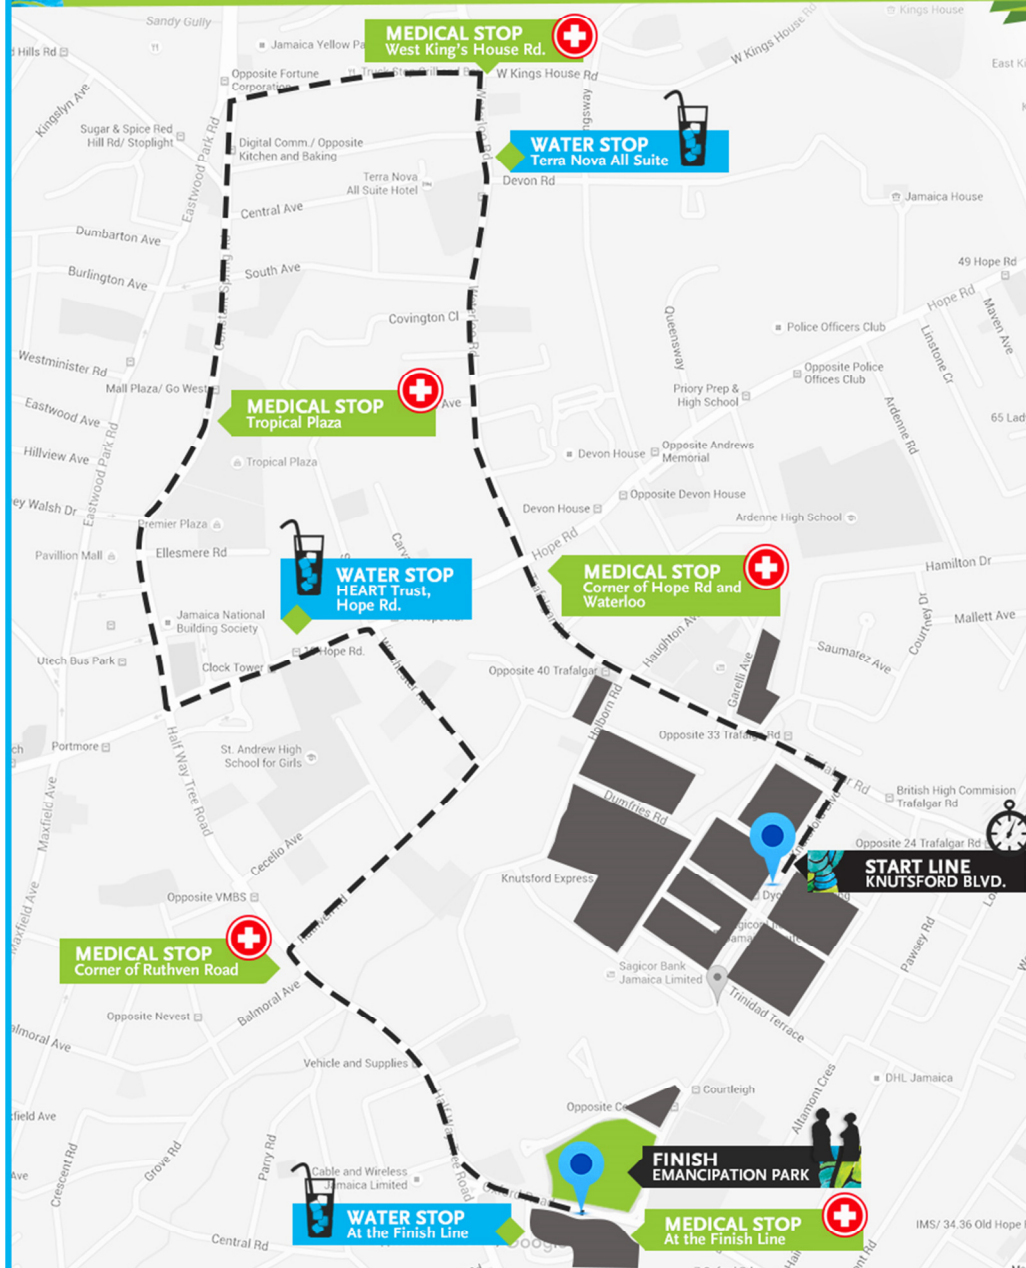

SAGICOR SIGMA CORPORATE RUN 2017

SUNDAY, FEBRUARY 19, 2017 • RACE START 7:30 A.M.

PARKING AREAS

- All KSAC Parking Lots
- NCB Parking Lot, 30A Trafalgar Road
- NCB Parking Lot, 32 Trafalgar Road
- NCB Knutsford Branch Parking Lot, Tobago Avenue
- VMBS Parking Lot, St. Lucia Avenue
- Cinema lands, Grenada Crescent (Knutsford Express)
- Cinema lands, Dominica Drive (Centre Stage)
- Sagicor Life Jamaica Parking Lot, Barbados Avenue
- Sagicor Life Customer Parking Lot, Grenada Crescent
- Sagicor Multi-Story Parking Garage, St. Lucia Avenue
- Liguanea Club, Knutsford Boulevard
- Development Bank of Jamaica, Oxford Road
- Sagicor Parking Lot, 8 Dumfries Road
- Sagicor Parking Lot, 4 Dumfries Road
- Sagicor Bank, Dominica Drive
- Sagicor, Ruthven Road
- Sagicor Customer Parking Lot
- PCJ Parking Lot, Trafalgar Rd
- NWC Parking, Oxford Road

KEY

 PARKING AREAS